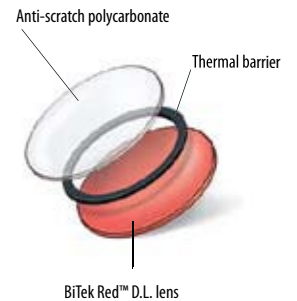

- 5 Elastic strap lock interface.
- 6 Unique Grilamid™ TR 55 LX frame construction provides structural integrity and stability.
- 7 RP-D-CENTERED™. RP Optics™ lenses provides maximum UV protection and optical clarity.
- 8 Optical-quality Polycarbonate UV 400 Protection lenses.

**SPECIAL CONFIGURATIONS**

EKYNOX MASK TACTICAL | PAGE 74

SN 74 10 06 BTE | 160 Smoke Black Poly lens

SILVER  
SN 73 07 93 | 160 Laser Blue lens

EKYNOX SPORT | PAGE 76

WHITE PEARL  
SN 73 07 24 R1 | 160 Laser Blue + Racing Red lens

EKYNOX SX & EKYNOX ACCESSORIES

**EKYNOX SX & EKYNOX  
TEMPLE TIPS AND NOSE PADS**

Includes 1 set of temple tips, 1 set of Ergonose,  
1 set of Ergonose II

- AC 21 00 20 | 25 Red set
- AC 21 00 21 | 25 Orange set
- AC 21 00 19 | 25 Blue set
- AC 21 00 18 | 25 White set

EKYNOX ACCESSORIES

**CLIP ON**  
Patented Quick Insert™ Technology  
FR 75 00 00 | 75

EKYNOX S.G.V. WHITE PEARL  
SN 74 31 24 | 160 BiTek Red™ D.L. lens + Laser Blue lens

**SGV™ CONVERSION KIT**

- AC 56 00 03 | 60 Full SGV™ (Sunglass Goggle Conversion) kit including performance shield interface & elastic strap.
- AC 56 00 04 | 30 Elastic strap.
- AC 56 00 05 | 30 Performance shield interface.